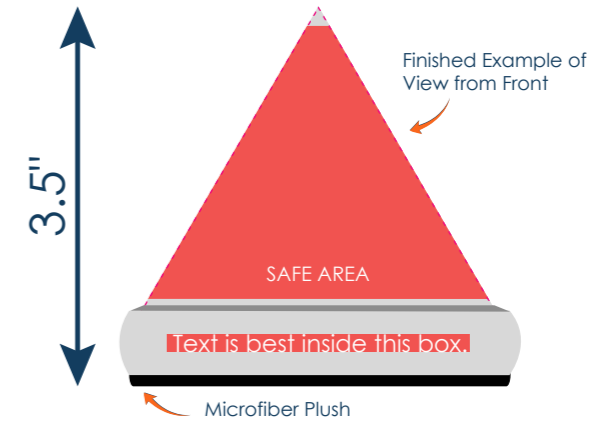

### Smart Pouch Thin - Large

**Final product size is approximately:** 5"Wx10.5"H

**Imprint size:** 12"Wx12"H

**Safe area size:** 10.5"Wx6.45"H

**Keep text and important images within the safe area.** Text and images outside of the safe area are likely to get stitched over or trimmed off during production.

## The Wedge™ Mobile Device Stand

**Final product size is approximately:** 4"Wx5"Hx3.5"

**Imprint size:** 7.72"Wx6"H

**Safe area size:** 6.29"Wx3.42"H

**Keep text and important images within the safe area.** Text and images outside of the safe area are likely to get trimmed off during production.