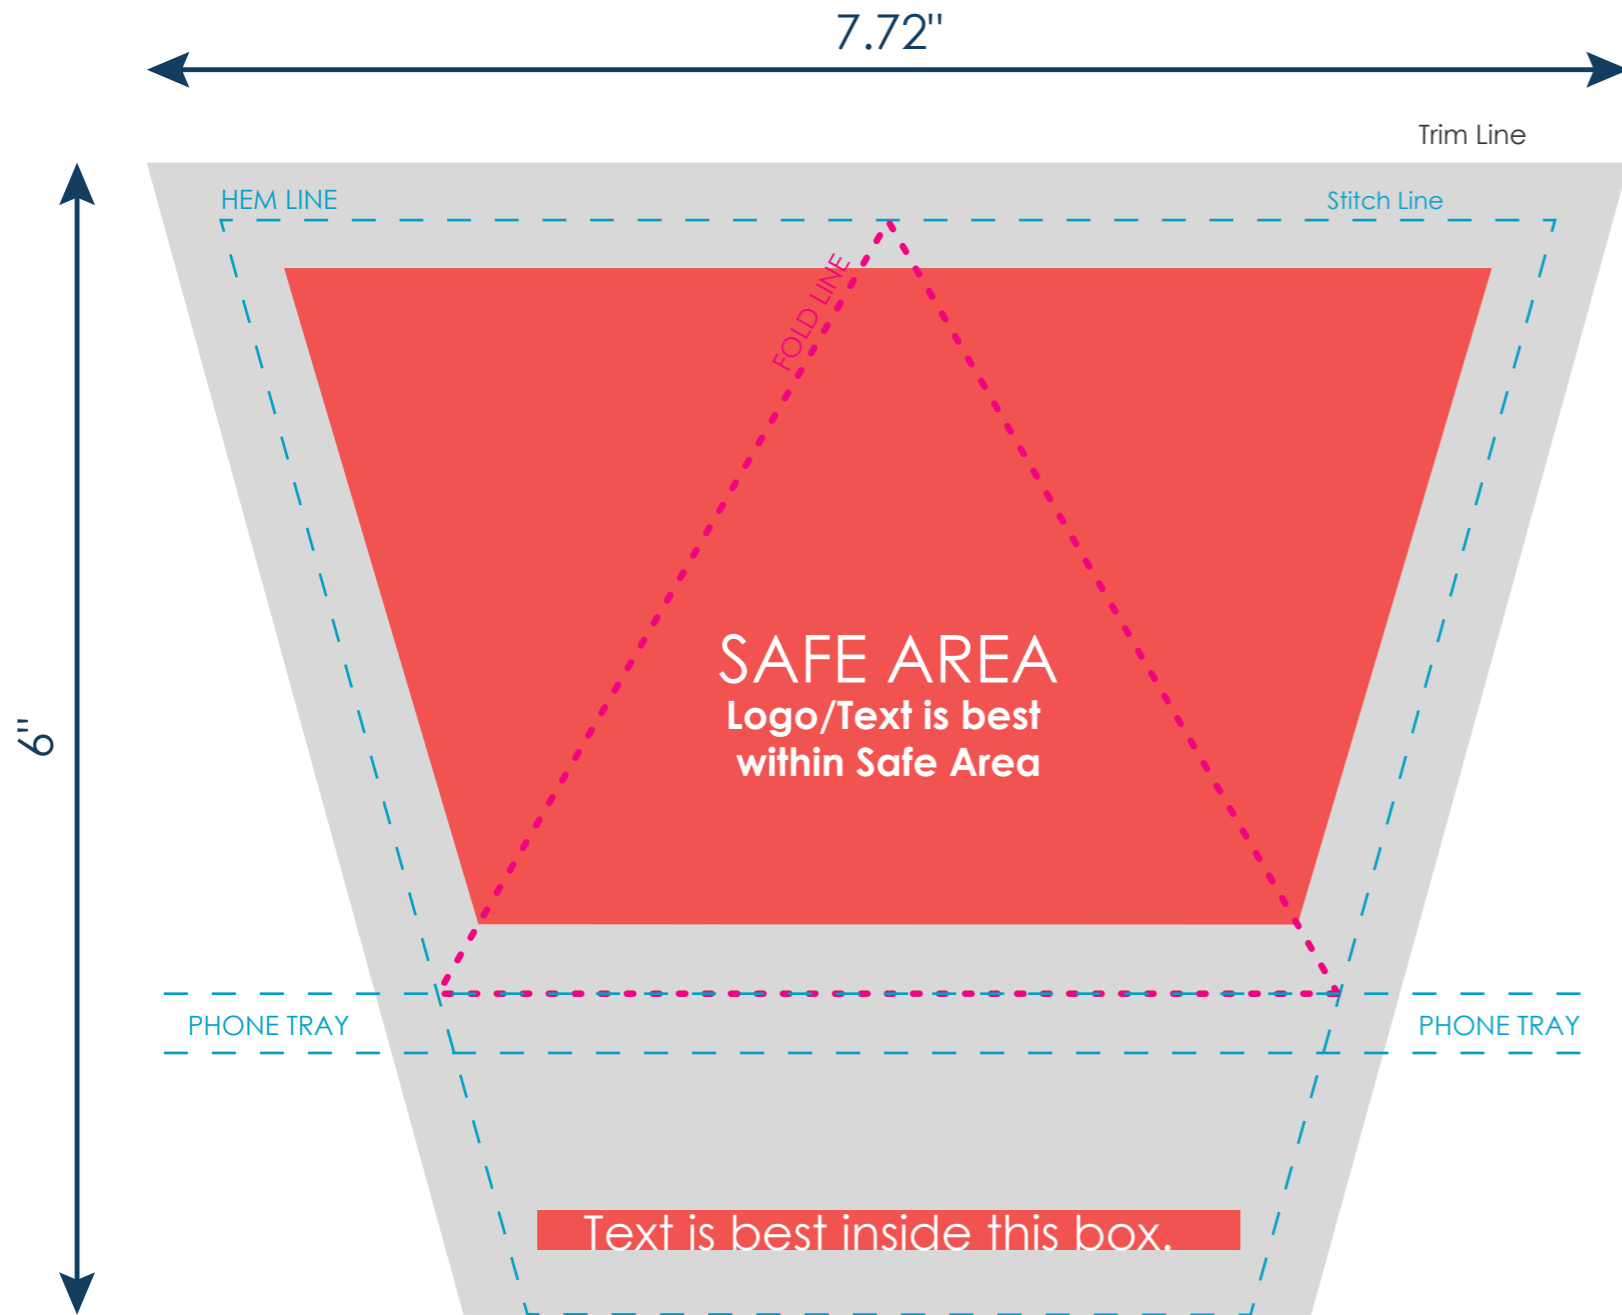

### Smart Pouch Thin - Large

**Final product size is approximately:** 5"Wx10.5"H

**Imprint size:** 12"Wx12"H

**Safe area size:** 10.5"Wx6.45"H

**Keep text and important images within the safe area.** Text and images outside of the safe area are likely to get stitched over or trimmed off during production.

## The Wedge™ Mobile Device Stand

**Final product size is approximately:** 4"Wx5"Hx3.5"

**Imprint size:** 7.72"Wx6"H

**Safe area size:** 6.29"Wx3.42"H

**Keep text and important images within the safe area.** Text and images outside of the safe area are likely to get trimmed off during production.

**Font sizes less than 10pt may not print legibly.**

**Art files must be saved at size:** 7.72"Wx6"H

7.13"

5.13"

Trim Line

Stitch Line

SAFE AREA  
Logo/Text is best  
within Safe Area

p. 2/2

## Smart Cloth 5"x7" (TOY-C)

**Final product size is approximately:** 5"Hx7"W

**Imprint size:** 5.13"Hx7.13"W

**Safe area size:** 4.75"Hx6.75"W

**Keep text and important images within the safe area.** Text and images outside of the safe area are likely to get trimmed off during production.